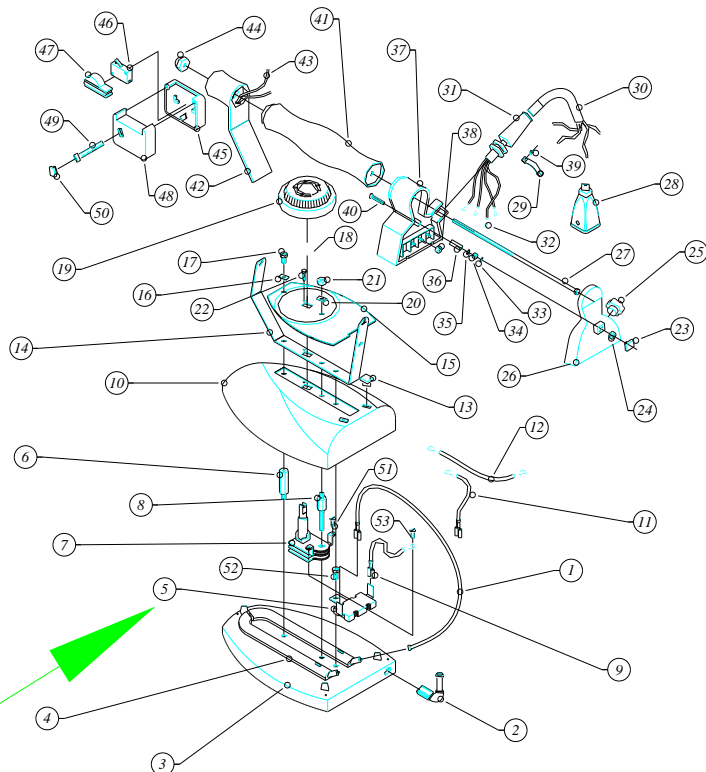

# Mechanical Solution s.r.l.

PAGE 1

*jpeg support*

Web link

<http://www.mec-sol.com>

*Go to next page...*

*Oblique text support*

*5000 entities...*

# *Mechanical Solution s.r.l.*

*PAGE 2*

*Go to previous page...*

*Spline Support*

*Note support*

*Full color support*